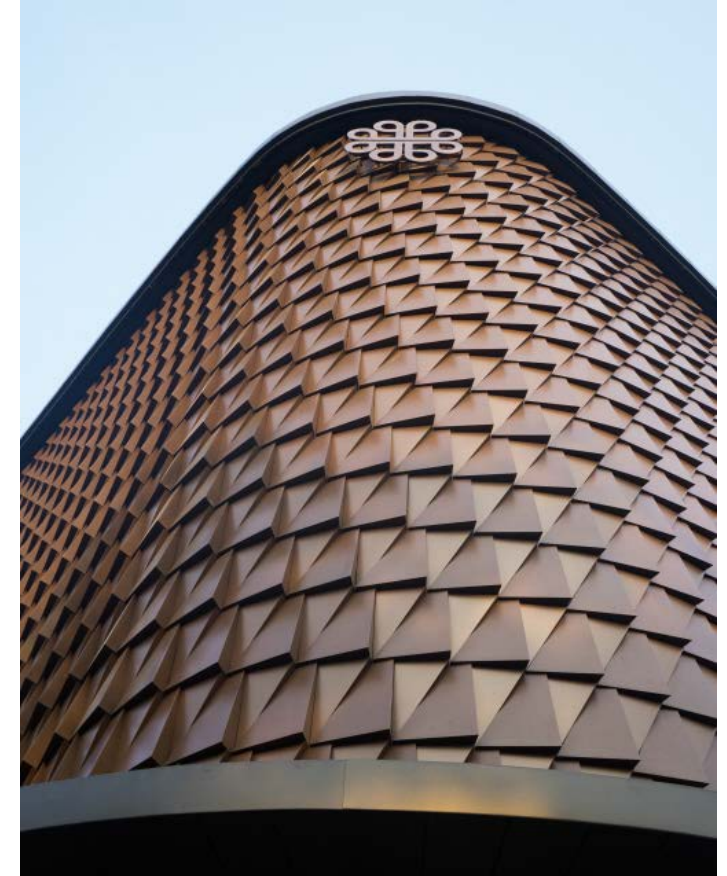

VMZINC
Special shapes

+ Palladium Phoenix mall, Chennai (India)

VMZINC Special shapes

> Urban Studio

VMZ Interlocking panel – PIGMENTO brown

+ Brown University Granoff Center, Providence Rhode Island (USA)

VMZINC Special shapes

+ Diller Scofidio

VMZ Composite - QUARTZ-ZINC

+ Extension of an architectural office, Hoboken (USA)

VMZINC Special shapes

> Justin Nardone & Dean Marchetto. Marchetto Higgins Stieve Architects