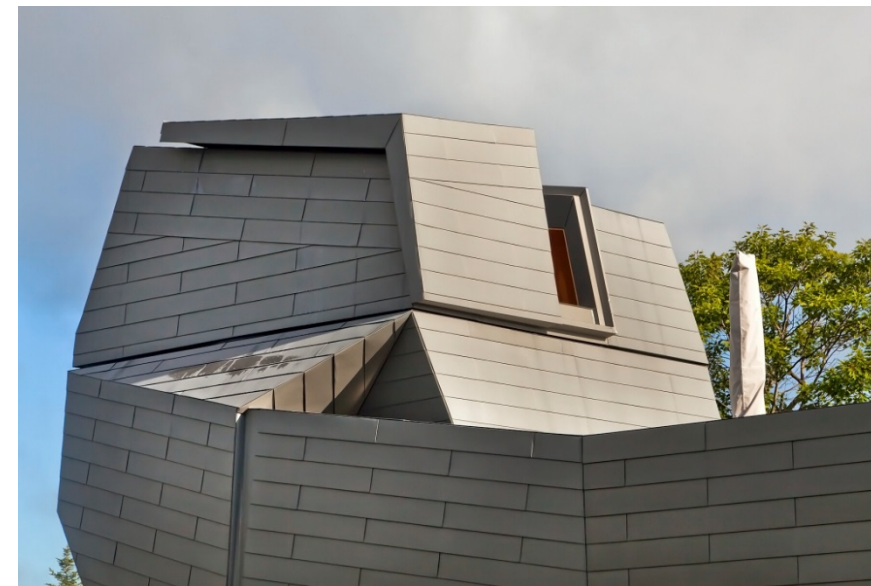

+ Gemma Observatory, Southern New Hampshire (USA)

VMZINC Special shapes

> Anmahian Winton Architects

VMZ Flat lock panel – QUARTZ-ZINC