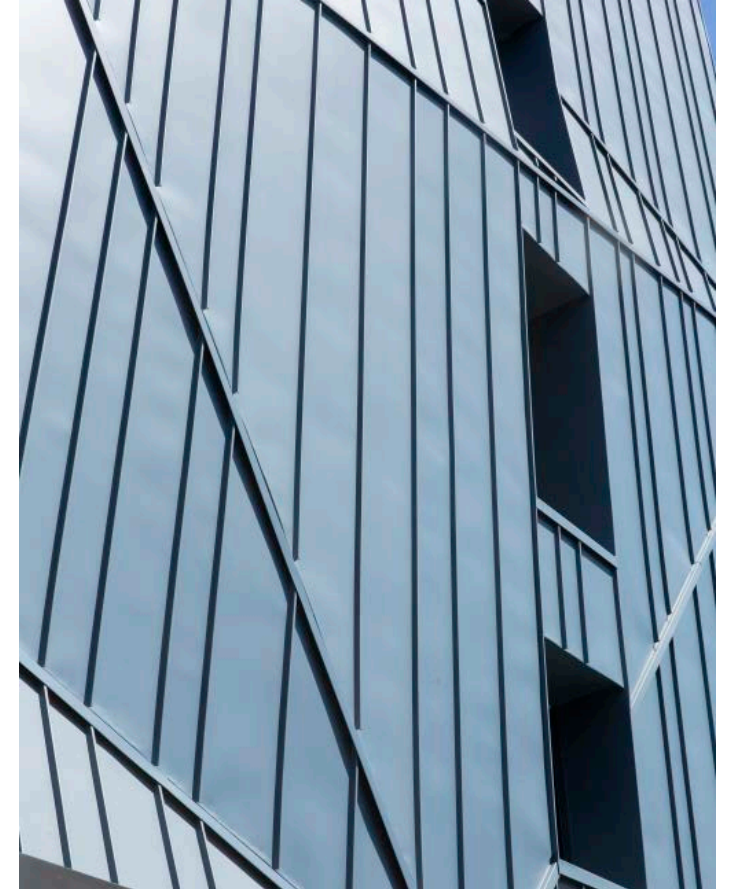

VMZINC Special shapes

> Anmahian Winton Architects

VMZ Flat lock panel – QUARTZ-ZINC

> ART & BUILD

VMZ Shingles – AZENGAR

+ Utah State University, Logan (USA)

VMZINC Special shapes

> VCBO Architecture, Utah State University

VMZ Flat lock panel – PIGMENTO red

+ Axiom residence, Faubourg St Jean, Orléans (France)

VMZINC Special shapes

> Mr Merien, Orléans

VMZ Standing seam – PIGMENTO blue

+ Hausboot, Hamburg (Germany)

> Daniel Wickersheim