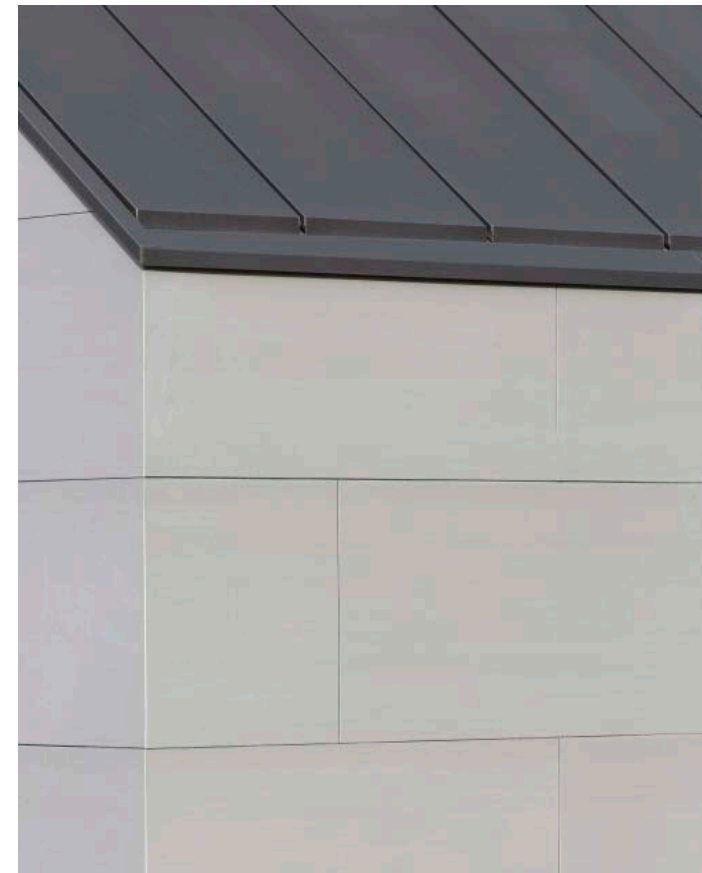

VMZINC Special shapes

VMZ Flat lock panel – PIGMENTO green

+ EFH, Oekingen SO (Switzerland)

VMZINC Special shapes

> Ramseier Heinz, Böisingen

VMZ Cassette, VMZ Composite – ANTHRA-ZINC, QUARTZ-ZINC

vmzinc

passionate about zinc