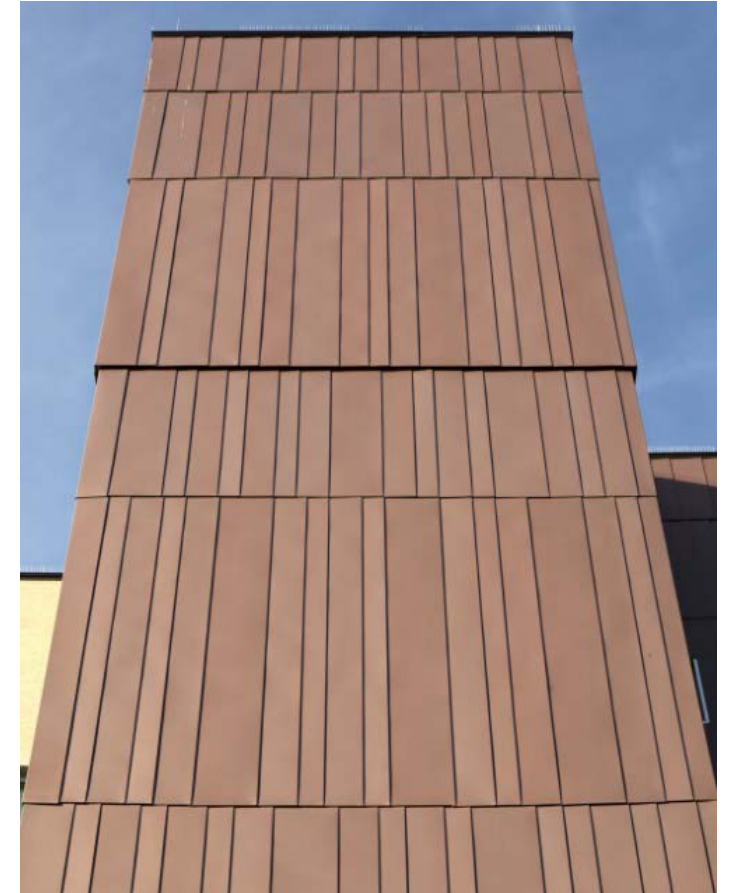

VMZINC Special shapes

> Anmahian Winton Architects

VMZ Flat lock panel – QUARTZ-ZINC

> ART & BUILD

VMZ Shingles – AZENGAR

+ Utah State University, Logan (USA)

VMZINC Special shapes

> VCBO Architecture, Utah State University

VMZ Flat lock panel – PIGMENTO red

+ Axiom residence, Faubourg St Jean, Orléans (France)

VMZINC Special shapes

> Mr Merien, Orléans

VMZ Standing seam – PIGMENTO blue

+ Hausboot, Hamburg (Germany)

> Daniel Wickersheim