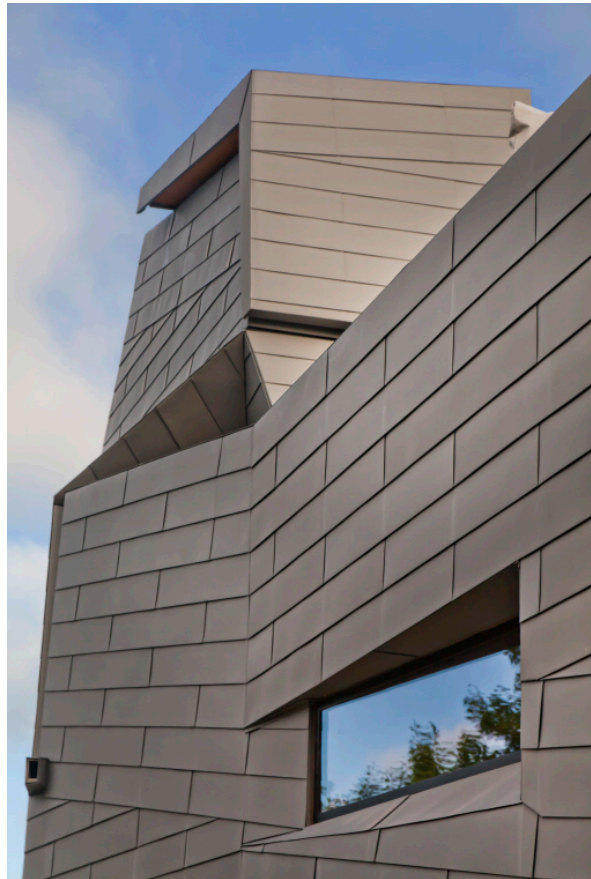

VMZINC Special shapes

> Malcolm Bowes, Architectus

VMZ Flatlock panel – QUARTZ-ZINC

+ Individual house, Hohenems (Austria)

VMZINC Special shapes

> Marc Hoffenscher

VMZ Flat lock panel – AZENGAR

+ Gemma Observatory, Southern New Hampshire (USA)

VMZINC Special shapes

> Anmahian Winton Architects

VMZ Flat lock panel – QUARTZ-ZINC

> ART & BUILD

VMZ Shingles – AZENGAR

+ Utah State University, Logan (USA)

VMZINC Special shapes

> VCBO Architecture, Utah State University