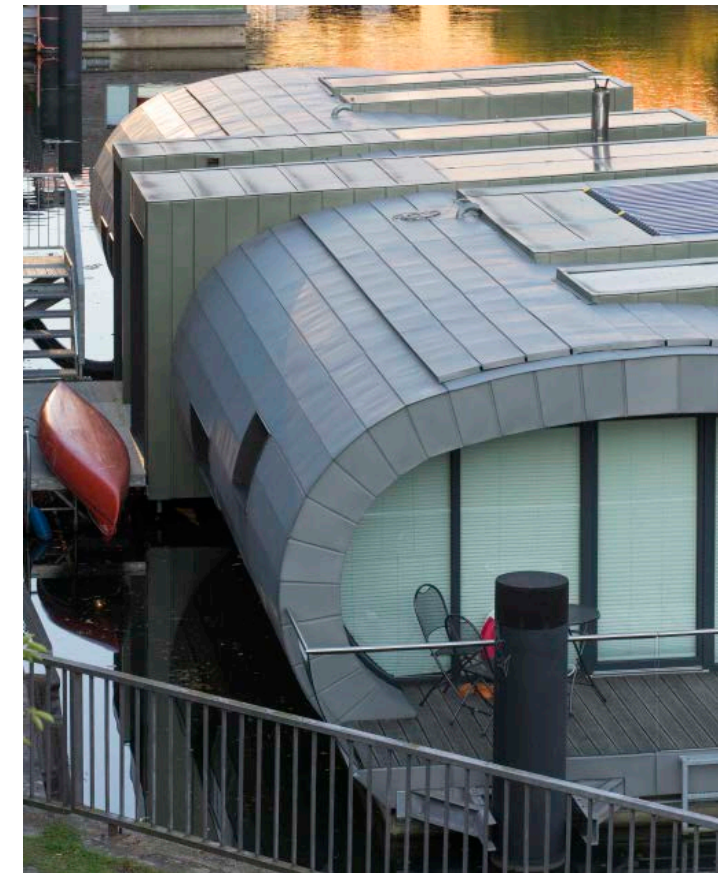

VMZINC Special shapes