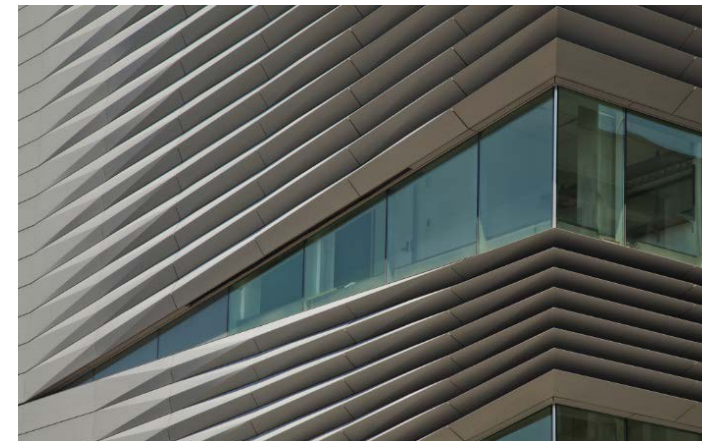

+ Brown University Granoff Center, Providence Rhode Island (USA)

VMZINC Special shapes

+ Diller Scofidio

VMZ Composite - QUARTZ-ZINC