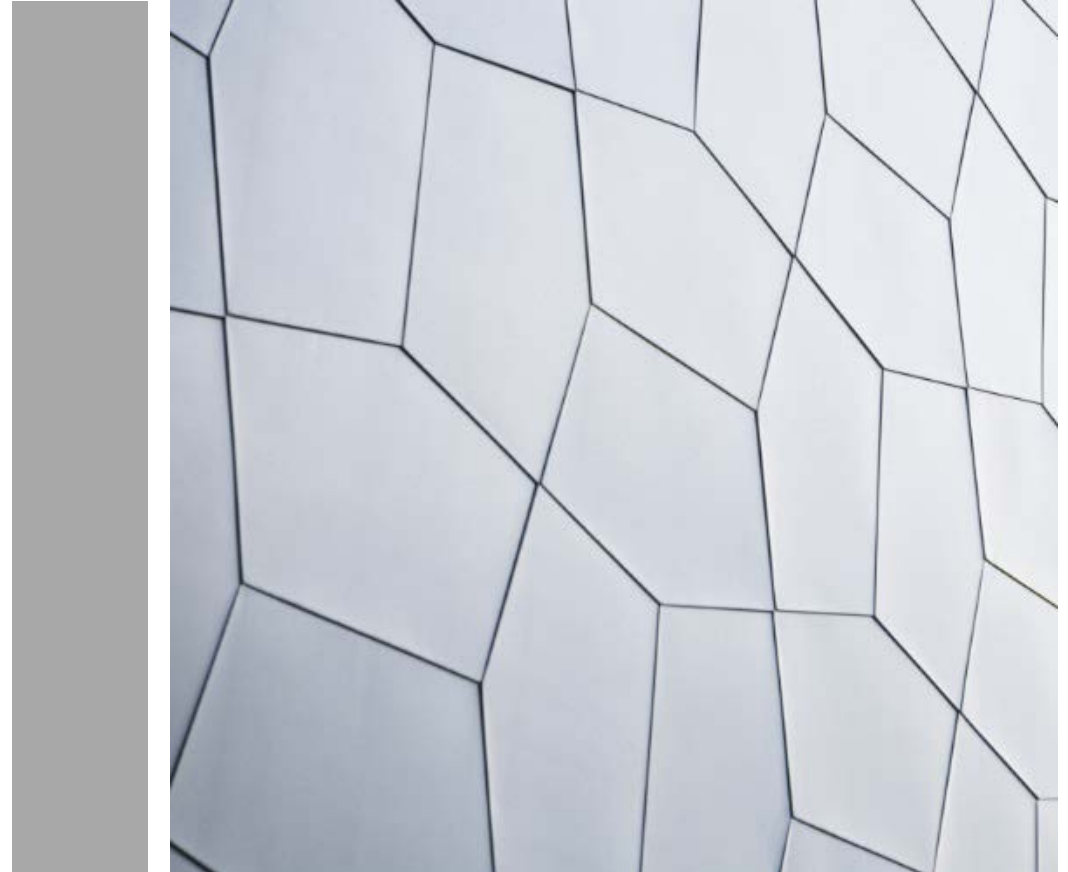

+ Individual house, Hohenems (Austria)

VMZINC Special shapes

> Marc Hoffenscher

VMZ Flat lock panel – AZENGAR