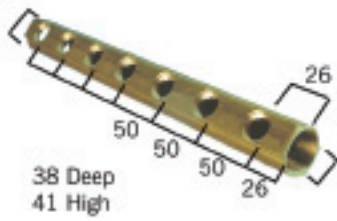

MANIFOLDS - VERDELERS - COLLECTEURS - VERTEILER

- 1
- 2
- 3
- 4
- 5
- 6
- 7
- 8
- 9
- 10
- 11

Type: V-06

Manifold 1", 1/2" female thread, 3/8" air vent hole
Verdeler 1", 1/2" aansluitingen, 3/8" ontluichtingsopening
Collecteur 1", conn. 1/2" femelle, conn. 3/8" pour purgeur
Verteiler 1", 1/2" IG, 3/8" Loch für Entlüftung

Article number	pc / Box	Type	Subgroup
V-060402	1 pc. / 64 pc.	1" 2x1/2" x 3/8"	
V-060403	1 pc. / 48 pc.	1" 3x1/2" x 3/8"	
V-060404	1 pc. / 30 pc.	1" 4x1/2" x 3/8"	
V-060405	1 pc. / 28 pc.	1" 5x1/2" x 3/8"	
V-060406	1 pc. / 20 pc.	1" 6x1/2" x 3/8"	
V-060407	1 pc. / 25 pc.	1" 7x1/2" x 3/8"	
V-060408	1 pc. / 20 pc.	1" 8x1/2" x 3/8"	
V-060409	1 pc. / 20 pc.	1" 9x1/2" x 3/8"	
V-060410	1 pc. / 20 pc.	1" 10x1/2" x 3/8"	

Type: V-05-Z

Manifold 3/4", 1/2" female thread
Verdeler 3/4", 1/2" aansluitingen
Collecteur 3/4", conn. 1/2" femelle
Verteiler 3/4", 1/2" IG

Article number	pc / Box	Type	Subgroup
V-050402-Z	1 pc. / 75 pc.	3/4" 2x1/2"	
V-050403-Z	1 pc. / 48 pc.	3/4" 3x1/2"	
V-050404-Z	1 pc. / 30 pc.	3/4" 4x1/2"	
V-050405-Z	1 pc. / 42 pc.	3/4" 5x1/2"	
V-050406-Z	1 pc. / 20 pc.	3/4" 6x1/2"	
V-050407-Z	1 pc. / 18 pc.	3/4" 7x1/2"	
V-050408-Z	1 pc. / 25 pc.	3/4" 8x1/2"	
V-050409-Z	1 pc. / 20 pc.	3/4" 9x1/2"	
V-050410-Z	1 pc. / 20 pc.	3/4" 10x1/2"	

Type: V-06-Z

Manifold 1", 1/2" female thread
Verdeler 1", 1/2" aansluitingen
Collecteur 1", conn. 1/2" femelle
Verteiler 1", 1/2" IG

Article number	pc / Box	Type	Subgroup
V-060402-Z	1 pc. / 64 pc.	1" 2x1/2"	
V-060403-Z	1 pc. / 48 pc.	1" 3x1/2"	
V-060404-Z	1 pc. / 30 pc.	1" 4x1/2"	
V-060405-Z	1 pc. / 28 pc.	1" 5x1/2"	
V-060406-Z	1 pc. / 20 pc.	1" 6x1/2"	
V-060407-Z	1 pc. / 25 pc.	1" 7x1/2"	
V-060408-Z	1 pc. / 20 pc.	1" 8x1/2"	
V-060409-Z	1 pc. / 20 pc.	1" 9x1/2"	
V-060410-Z	1 pc. / 20 pc.	1" 10x1/2"	