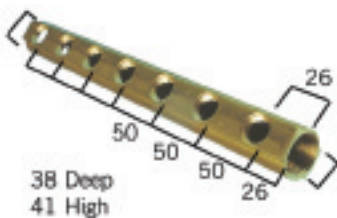

Article number	pc / Box	Type	Subgroup
V-060402	1 pc. / 64 pc.	1" 2x1/2" x 3/8"	
V-060403	1 pc. / 48 pc.	1" 3x1/2" x 3/8"	
V-060404	1 pc. / 30 pc.	1" 4x1/2" x 3/8"	
V-060405	1 pc. / 28 pc.	1" 5x1/2" x 3/8"	
V-060406	1 pc. / 20 pc.	1" 6x1/2" x 3/8"	
V-060407	1 pc. / 25 pc.	1" 7x1/2" x 3/8"	
V-060408	1 pc. / 20 pc.	1" 8x1/2" x 3/8"	
V-060409	1 pc. / 20 pc.	1" 9x1/2" x 3/8"	
V-060410	1 pc. / 20 pc.	1" 10x1/2" x 3/8"	

Type: V-05-Z

Manifold 3/4", 1/2" female thread
Verdeler 3/4", 1/2" aansluitingen
Collecteur 3/4", conn. 1/2" femelle
Verteiler 3/4", 1/2" IG

Article number	pc / Box	Type	Subgroup
V-050402-Z	1 pc. / 75 pc.	3/4" 2x1/2"	
V-050403-Z	1 pc. / 48 pc.	3/4" 3x1/2"	
V-050404-Z	1 pc. / 30 pc.	3/4" 4x1/2"	
V-050405-Z	1 pc. / 42 pc.	3/4" 5x1/2"	
V-050406-Z	1 pc. / 20 pc.	3/4" 6x1/2"	
V-050407-Z	1 pc. / 18 pc.	3/4" 7x1/2"	
V-050408-Z	1 pc. / 25 pc.	3/4" 8x1/2"	
V-050409-Z	1 pc. / 20 pc.	3/4" 9x1/2"	
V-050410-Z	1 pc. / 20 pc.	3/4" 10x1/2"	

Type: V-06-Z

Manifold 1", 1/2" female thread
Verdeler 1", 1/2" aansluitingen
Collecteur 1", conn. 1/2" femelle
Verteiler 1", 1/2" IG

Article number	pc / Box	Type	Subgroup
V-060402-Z	1 pc. / 64 pc.	1" 2x1/2"	
V-060403-Z	1 pc. / 48 pc.	1" 3x1/2"	
V-060404-Z	1 pc. / 30 pc.	1" 4x1/2"	
V-060405-Z	1 pc. / 28 pc.	1" 5x1/2"	
V-060406-Z	1 pc. / 20 pc.	1" 6x1/2"	
V-060407-Z	1 pc. / 25 pc.	1" 7x1/2"	
V-060408-Z	1 pc. / 20 pc.	1" 8x1/2"	
V-060409-Z	1 pc. / 20 pc.	1" 9x1/2"	
V-060410-Z	1 pc. / 20 pc.	1" 10x1/2"	

Type: V-07-Z

Manifold 5/4", 1/2" female thread
Verdeler 5/4", 1/2" aansluitingen
Collecteur 5/4", conn. 1/2" femelle
Verteiler 5/4", 1/2" IG

Article number	pc / Box	Type	Subgroup
V-070402-Z	1 pc. / 40 pc.	5/4" 2x1/2"	
V-070403-Z	1 pc. / 32 pc.	5/4" 3x1/2"	
V-070404-Z	1 pc. / 20 pc.	5/4" 4x1/2"	
V-070405-Z	1 pc. / 14 pc.	5/4" 5x1/2"	
V-070406-Z	1 pc. / 15 pc.	5/4" 6x1/2"	
V-070407-Z	1 pc. / 20 pc.	5/4" 7x1/2"	
V-070408-Z	1 pc. / 20 pc.	5/4" 8x1/2"	
V-070409-Z	1 pc. / 10 pc.	5/4" 9x1/2"	
V-070410-Z	1 pc. / 10 pc.	5/4" 10x1/2"	