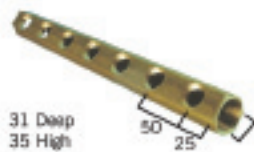

MANIFOLDS - VERDELERS - COLLECTEURS - VERTEILER

- 1
- 2
- 3
- 4
- 5
- 6
- 7
- 8
- 9
- 10
- 11

Type: V-06

Manifold 1", 1/2" female thread, 3/8" air vent hole
Verdeler 1", 1/2" aansluitingen, 3/8" ontluichtingsopening
Collecteur 1", conn. 1/2" femelle, conn. 3/8" pour purgeur
Verteiler 1", 1/2" IG, 3/8" Loch für Entlüftung

Article number	pc / Box	Type	Subgroup
V-060402	1 pc. / 64 pc.	1" 2x1/2" x 3/8"	
V-060403	1 pc. / 48 pc.	1" 3x1/2" x 3/8"	
V-060404	1 pc. / 30 pc.	1" 4x1/2" x 3/8"	
V-060405	1 pc. / 28 pc.	1" 5x1/2" x 3/8"	
V-060406	1 pc. / 20 pc.	1" 6x1/2" x 3/8"	
V-060407	1 pc. / 25 pc.	1" 7x1/2" x 3/8"	
V-060408	1 pc. / 20 pc.	1" 8x1/2" x 3/8"	
V-060409	1 pc. / 20 pc.	1" 9x1/2" x 3/8"	
V-060410	1 pc. / 20 pc.	1" 10x1/2" x 3/8"	

Type: V-05-Z

Manifold 3/4", 1/2" female thread
Verdeler 3/4", 1/2" aansluitingen
Collecteur 3/4", conn. 1/2" femelle
Verteiler 3/4", 1/2" IG

Article number	pc / Box	Type	Subgroup
V-050402-Z	1 pc. / 75 pc.	3/4" 2x1/2"	
V-050403-Z	1 pc. / 48 pc.	3/4" 3x1/2"	
V-050404-Z	1 pc. / 30 pc.	3/4" 4x1/2"	
V-050405-Z	1 pc. / 42 pc.	3/4" 5x1/2"	
V-050406-Z	1 pc. / 20 pc.	3/4" 6x1/2"	
V-050407-Z	1 pc. / 18 pc.	3/4" 7x1/2"	
V-050408-Z	1 pc. / 25 pc.	3/4" 8x1/2"	
V-050409-Z	1 pc. / 20 pc.	3/4" 9x1/2"	
V-050410-Z	1 pc. / 20 pc.	3/4" 10x1/2"	

Type: V-06-Z

Manifold 1", 1/2" female thread
Verdeler 1", 1/2" aansluitingen
Collecteur 1", conn. 1/2" femelle
Verteiler 1", 1/2" IG

Article number	pc / Box	Type	Subgroup
V-060402-Z	1 pc. / 64 pc.	1" 2x1/2"	
V-060403-Z	1 pc. / 48 pc.	1" 3x1/2"	
V-060404-Z	1 pc. / 30 pc.	1" 4x1/2"	
V-060405-Z	1 pc. / 28 pc.	1" 5x1/2"	
V-060406-Z	1 pc. / 20 pc.	1" 6x1/2"	
V-060407-Z	1 pc. / 25 pc.	1" 7x1/2"	
V-060408-Z	1 pc. / 20 pc.	1" 8x1/2"	
V-060409-Z	1 pc. / 20 pc.	1" 9x1/2"	
V-060410-Z	1 pc. / 20 pc.	1" 10x1/2"	