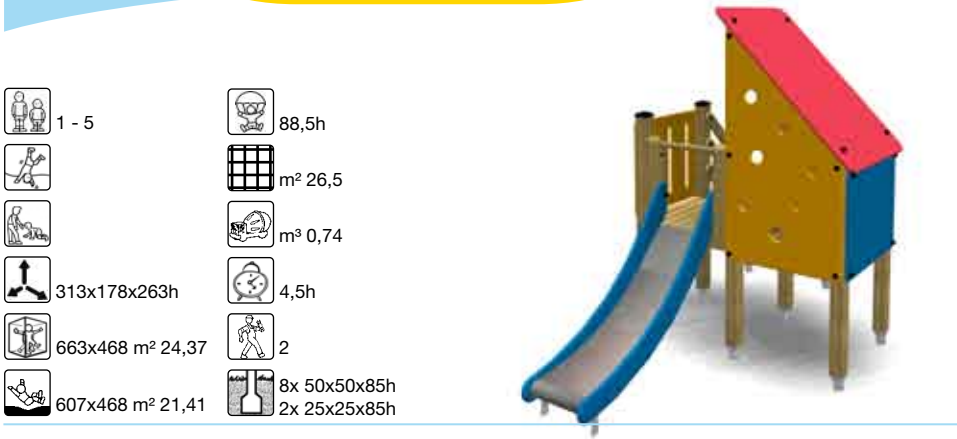

Togo 1052M

- 1 - 5
- 88,5h
- m² 26,5
- m³ 0,74
- 2
- 313x178x263h
- 8x 50x50x85h
  2x 25x25x85h
- 663x468 m² 24,37
- 4,5h
- 607x468 m² 21,41

TOAA1053M