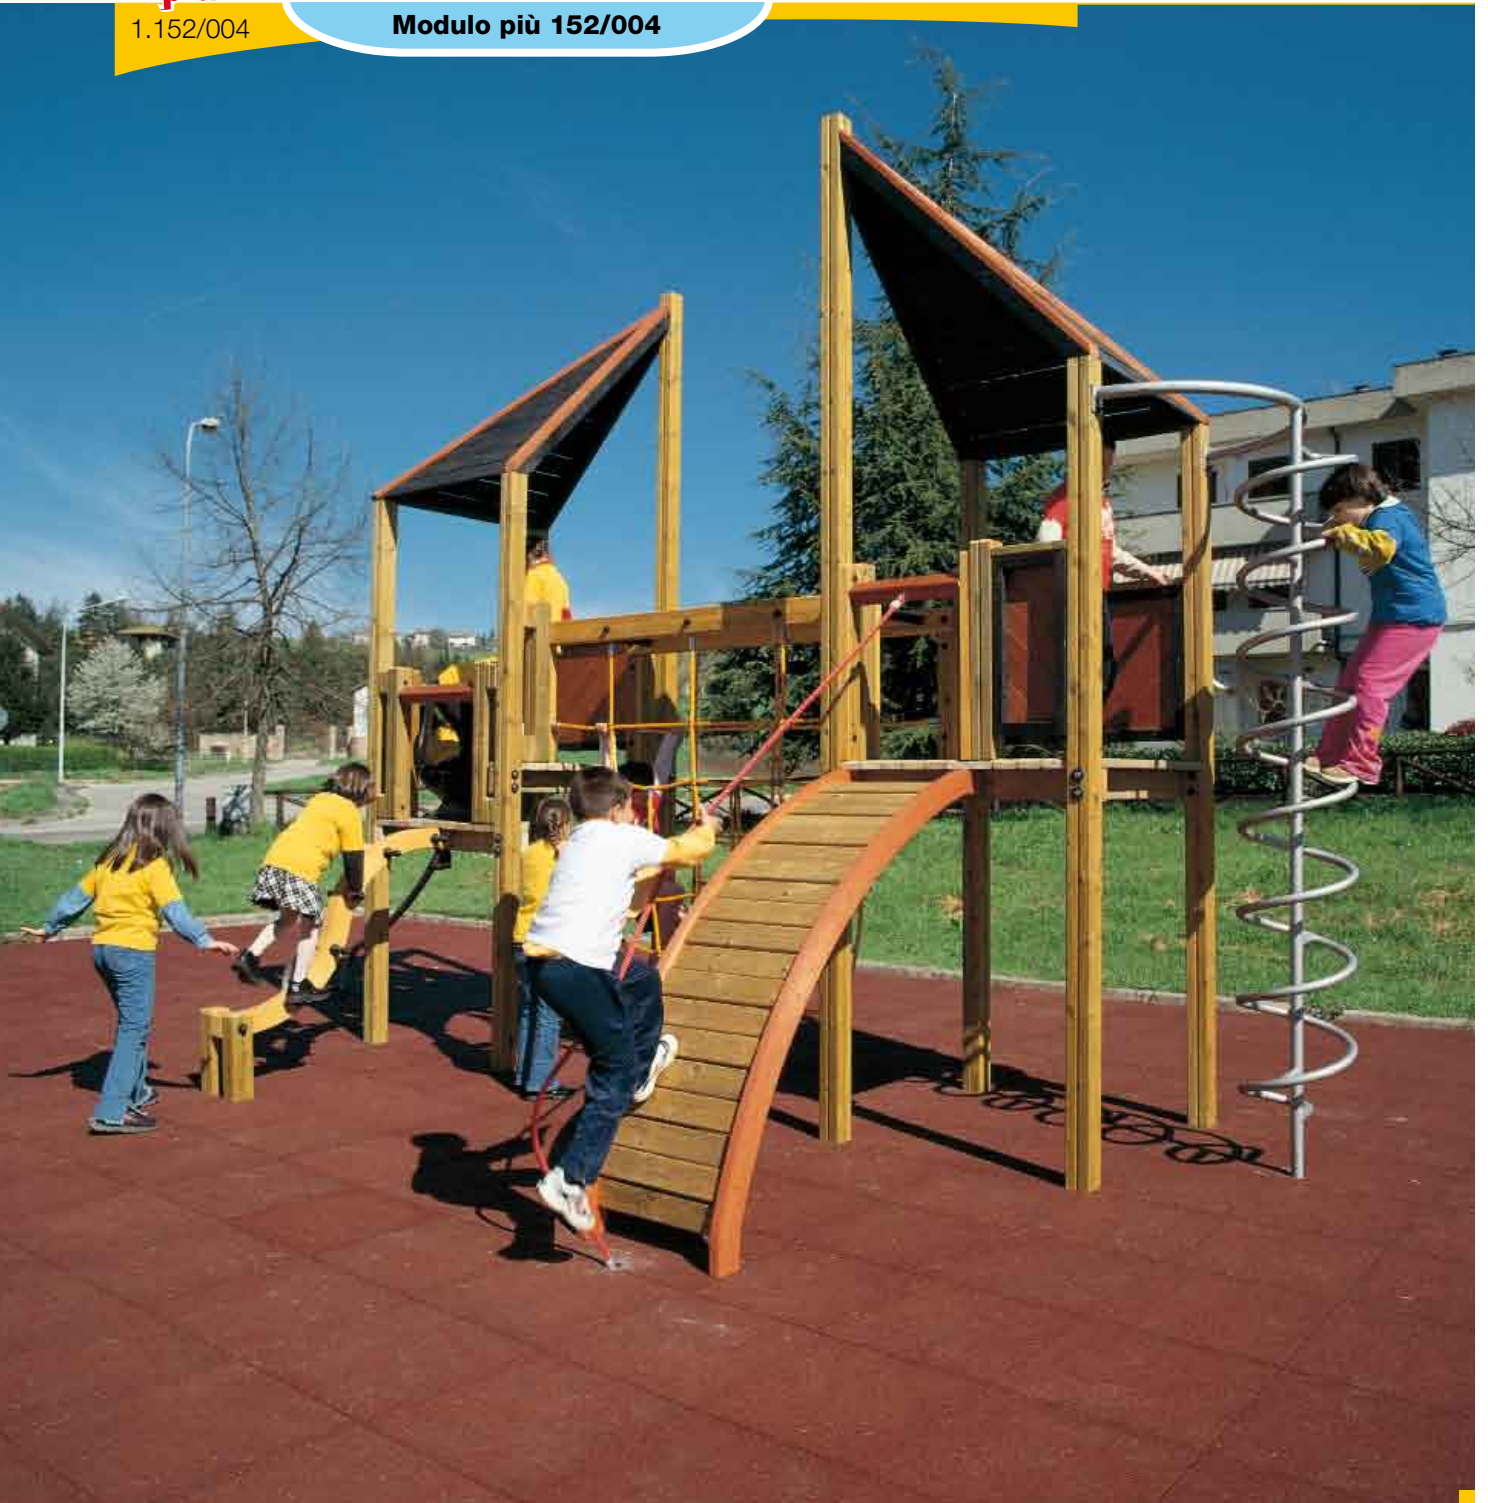

1.152/004

Modulo più 152/004

5 - 11

583x244x410h

883x543 m² 38,20

851x523 m² 35,84

220h

3,5h

m² 42

3

m³ 0,98

11x 50x50x85h
3x 25x25x50h