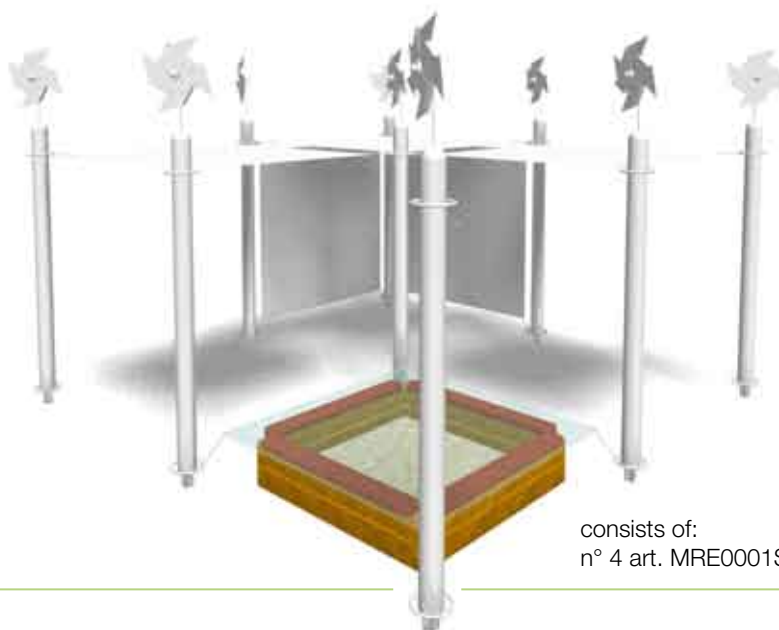

Sandbox 4A

150x150x34h

439x439 m² 17,32

m³ 0,06

1h

2

4x 25x25x40h

consists of:
n° 4 art. MRE001S01PE