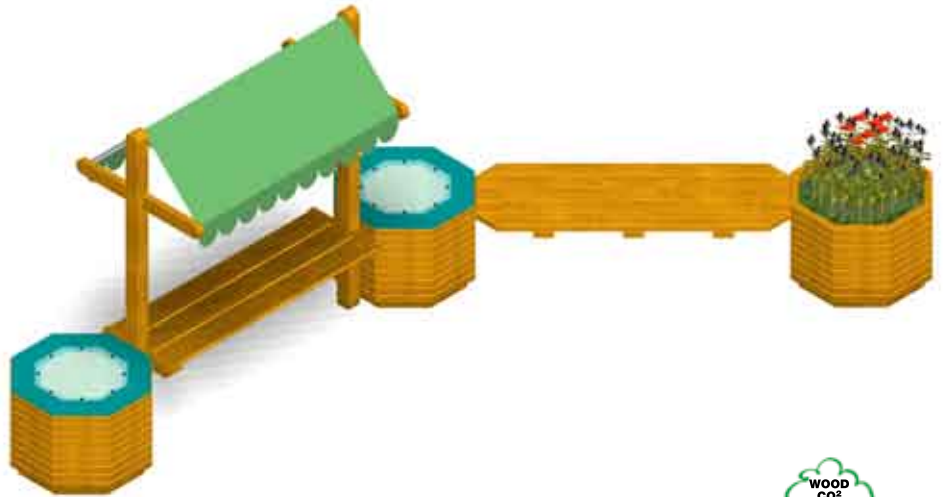

Layout 1

- 2.825/A pz 1 Ninetta market stall
  2.825/B pz 3 Ninetta Bonanza
  2.825/C pz 1 Ninetta seat
  2.825/I pz 2 Cover for Ninetta Bonanza