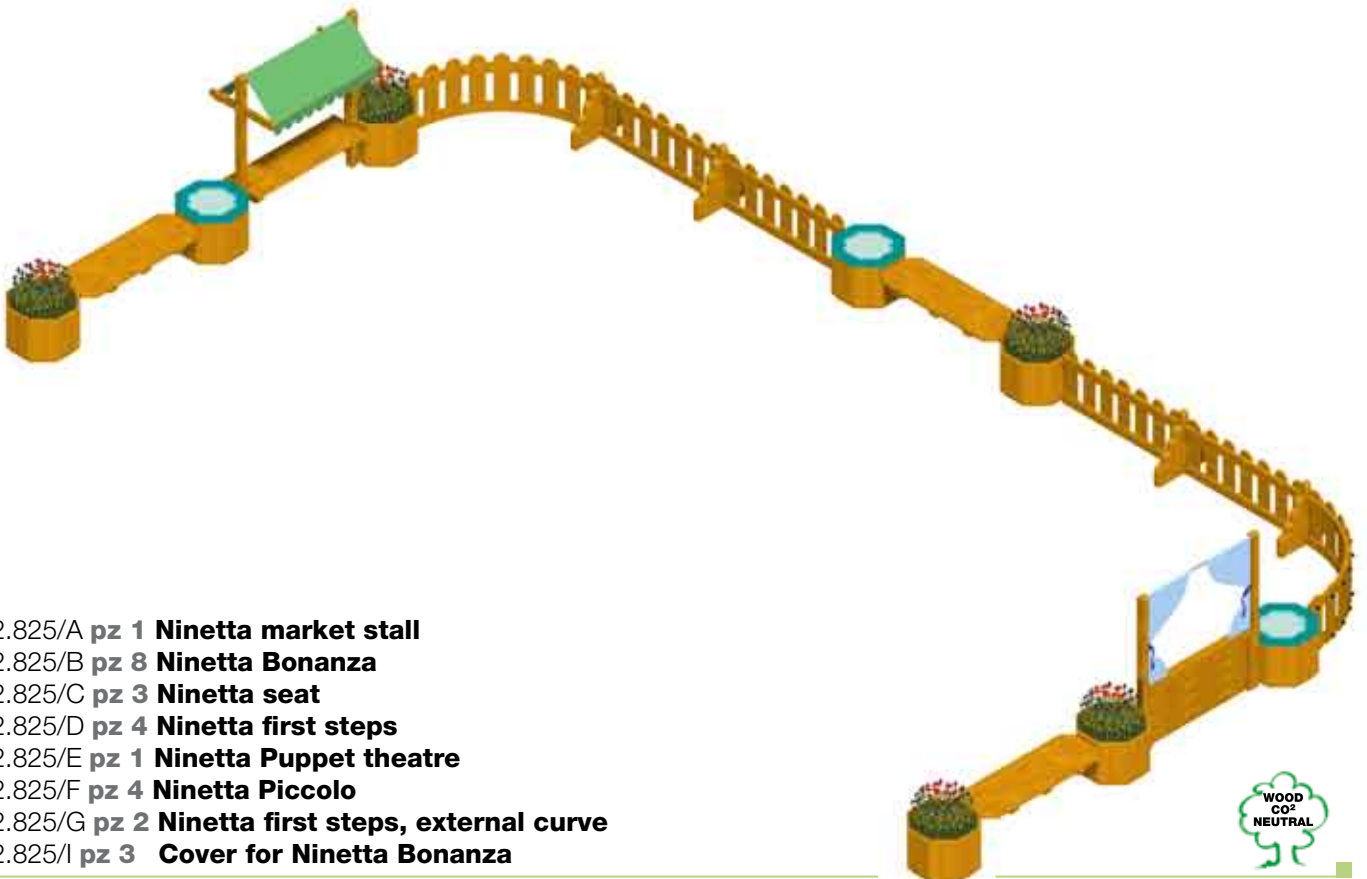

Layout 7

- 2.825/A pz 1 Ninetta market stall
- 2.825/B pz 8 Ninetta Bonanza
- 2.825/C pz 3 Ninetta seat
- 2.825/D pz 4 Ninetta first steps
- 2.825/E pz 1 Ninetta Puppet theatre
- 2.825/F pz 4 Ninetta Piccolo
- 2.825/G pz 2 Ninetta first steps, external curve
- 2.825/I pz 3 Cover for Ninetta Bonanza